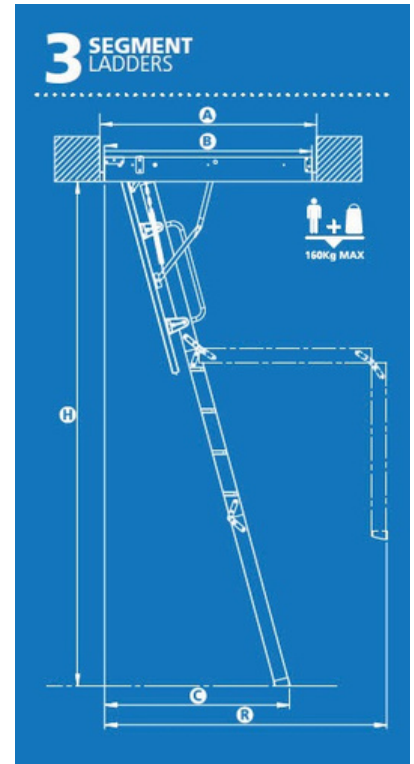

Unique detachable ladder enables one person installation