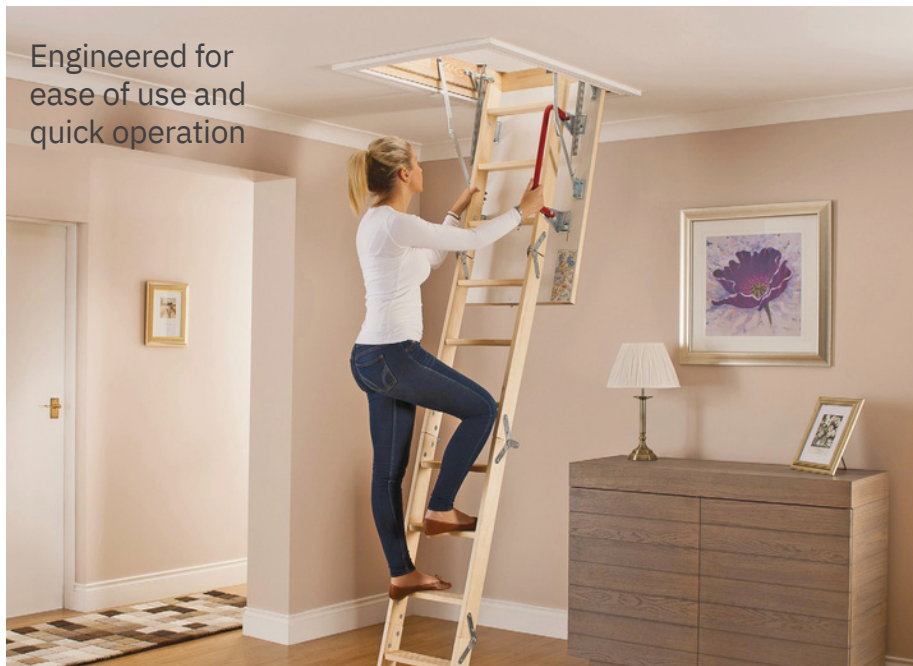

Models and Specifications

Keylite Product Code	KYL02	KYL03	KYL08	KYL09
Ceiling opening dimension (mm)	550m x 1200	550m x 1200	700m x 1200	700m x 1200
Frame external Dimension (mm)	530m x 1140	530m x 1140	680m x 1140	680m x 1140
Number of ladder sections	3	4	3	4
Section C : (mm)	1025	1145	1025	1145
Section R: (mm)	1565	1605	1565	1605
Section H: (mm)	2800	3200	2800	3200