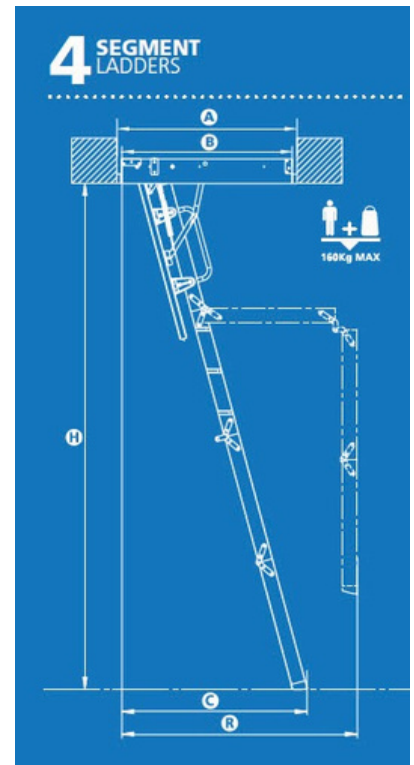

The Keylite Loft Ladder is designed to ensure simple, fast installation.

With pre-installed Flick-Fit brackets, allowing installation from below the loft, and with a unique detachable ladder which enables one-person installation, the Keylite Loft Ladder is designed to make your life easier.

Features

- Flick-Fit installation – Pre-installed brackets for installation from below
- Continuous seal around trapdoor reduces heat loss
- Pre-fitted handrail as standard
- White 36mm thick insulated trapdoor, with U-Value of 1.1w/(m2.K) as standard
- Unique detachable ladder – enables one person to install
- Recessed locking system
- Slip resistant treads
- Dovetail joints on all treads
- Scratch resistant protective feet
- Fire resistant

Models and Specifications

Keylite Product Code	KYL02	KYL03	KYL08	KYL09
Ceiling opening dimension (mm)	550m x 1200	550m x 1200	700m x 1200	700m x 1200
Frame external Dimension (mm)	530m x 1140	530m x 1140	680m x 1140	680m x 1140
Number of ladder sections	3	4	3	4
Section C : (mm)	1025	1145	1025	1145
Section R: (mm)	1565	1605	1565	1605
Section H: (mm)	2800	3200	2800	3200