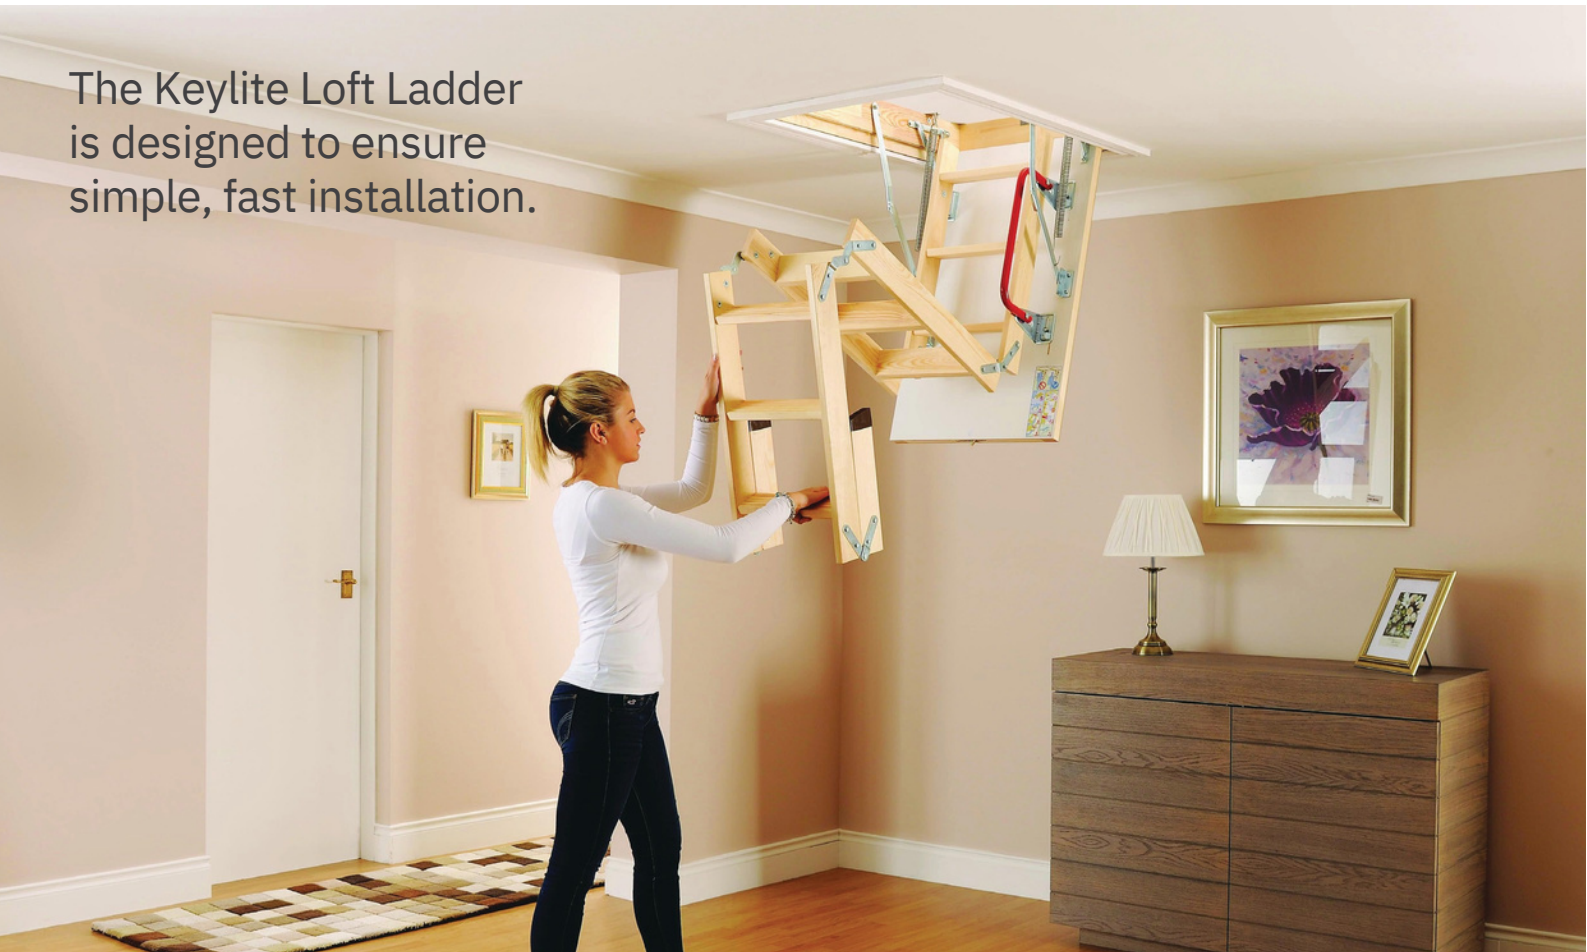

The Keylite Loft Ladder is designed to ensure simple, fast installation.

With pre-installed Flick-Fit brackets, allowing installation from below the loft, and with a unique detachable ladder which enables one-person installation, the Keylite Loft Ladder is designed to make your life easier.

Features

- Flick-Fit installation – Pre-installed brackets for installation from below
- Continuous seal around trapdoor reduces heat loss
- Pre-fitted handrail as standard
- White 36mm thick insulated trapdoor, with U-Value of 1.1w/(m2.K) as standard
- Unique detachable ladder – enables one person to install
- Recessed locking system
- Slip resistant treads
- Dovetail joints on all treads
- Scratch resistant protective feet
- Fire resistant

3
Year
Warranty

Features

Dovetail joints on all treads

Scratch resistant protective feet

Unique detachable ladder enables one person installation

Flick-Fit Installation with pre-installed brackets from insallation below